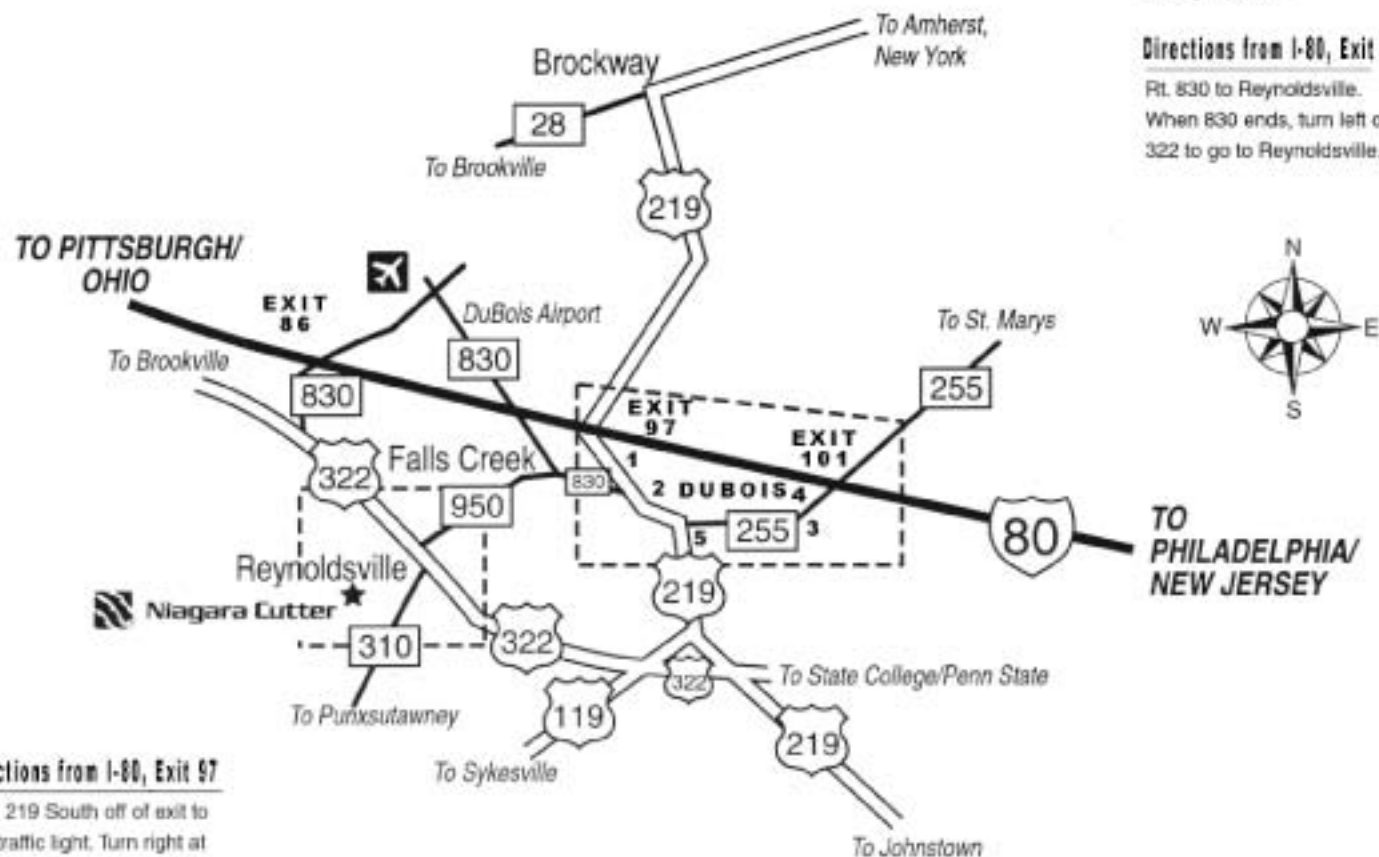

# Niagara Cutter

150 South Fifth Street  
Reynoldsville, Pennsylvania 15851-0279 USA  
Phone: 814.653.8211 • Fax: 814.653.8433

**Directions from DuBois Airport**  
Rt. 830 to Falls Creek.  
At Falls Creek make a right turn on to Rt. 950 to Reynoldsville.

**Directions from I-80, Exit 86**  
Rt. 830 to Reynoldsville.  
When 830 ends, turn left on to 322 to go to Reynoldsville.

### Directions from I-80, Exit 97

Take 219 South off of exit to first traffic light. Turn right at Sheetz on to Rt. 830 to Falls Creek. In Falls Creek turn left on to 950 to Reynoldsville.

### DuBOIS

- 1 Clarion Hotel**  
Exit 97  
US 219 & Interstate 80  
1896 Rich Hwy  
DuBois, PA 15801  
814-371-5100
- 2 Holiday Inn Express**  
Exit 97- Route 219  
1690 Rich Hwy  
DuBois, PA 15801  
814-371-8900
- 3 Hampton Inn**  
EXIT 101  
Rt. 255 & Shaffer Rd.  
1582 Bee Line Hwy.  
DuBois, PA 15801  
814-375-1000
- 4 Quality Inn**  
Exit 101, I-80 & 255  
191 United Rd  
DuBois, PA 15801  
814-371-7070
- 5 Best Western**  
EXIT 101  
82 North Park Place  
DuBois, PA 15801  
814-371-6200